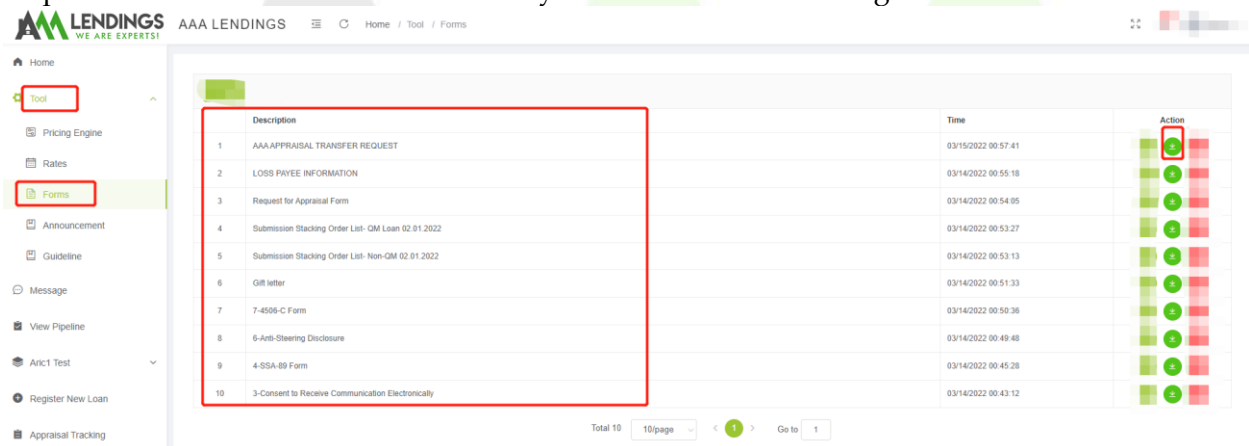

# How to find supporting form via TPO Portal

Thank you for choosing AAA LENDINGS. It is our goal to provide you with the best possible service. Please use this guide to help with the loan process about how to find supporting form via TPO Portal.

Step1. Navigate to TPO Portal (<https://main.aacapitalinvestment.com>) and login in.

Step2. Select the 'Forms' button subsidiary to "Tool" from the Navigation Bar.

3. Click icon " [Download] " to download the form you need.